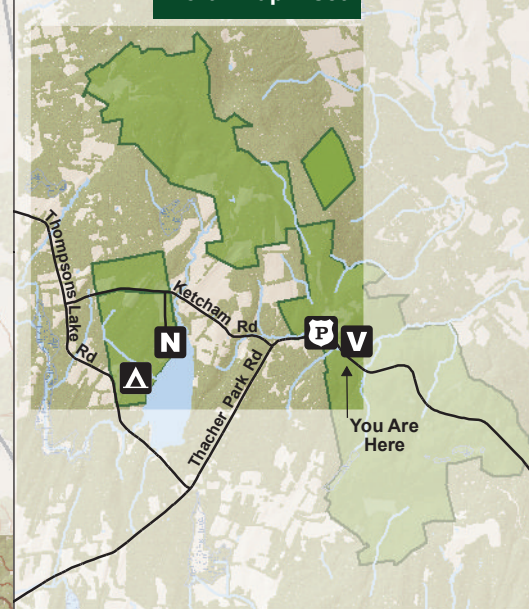

John Boyd Thacher State Park

830 Thacher Park Road, Voorheesville, NY 12186

In Case of Emergency: 911
State Park Police: (518) 584-2004

Park Office: (518) 872-1237
Nature Center: (518) 872-0800
Campground: (518) 872-1674
Regional Office: (518) 584-2000

Legend

- Bridge
- Camping Area
- Comfort Station
- Disc Golf
- Emma Treadwell Thacher Nature Center
- Mountain Bike Park
- Park Police
- Picnic Pavilion
- Playground
- Rock Climbing
- Sanitary Dumping
- Scenic View
- School House
- Swimming Area
- Trail Head
- Visitor Center
- 20' Contour
- 100' Contour
- Town Boundary
- State Park
- Wetland
- Water

North Section Trails

Trail ID	Name	Blaze	Length
LP	Long Path	Aqua Green	3.17 miles
B	Bike Trail	Black/White	0.70 miles
BN	Blue North	Blue	0.51 miles
C	Campground	Blue	0.76 miles
FS	Fred Schroeder Memorial	Red	2.87 miles
HG	Hang Glider Road	Magenta	0.97 miles
HP	High Point Road	Brown	0.97 miles
LS	Lake Shore	Lime Green	0.04 miles
ML	Meadow Loop	Red	0.96 miles
MB	Mountain Bike Trails	Light Pink	1.02 miles
NC	Nature Center	Orange	1.26 miles
P	Perimeter	Yellow	2.38 miles
S	Salisbury	White	0.69 miles
SH	Schoolhouse	Yellow	0.33 miles

Connector Trails

Trail ID	Blaze	Length
W3	White	0.38 miles
W4	White	0.11 miles
W5	White	0.34 miles
W6	White	0.13 miles

North Map Inset